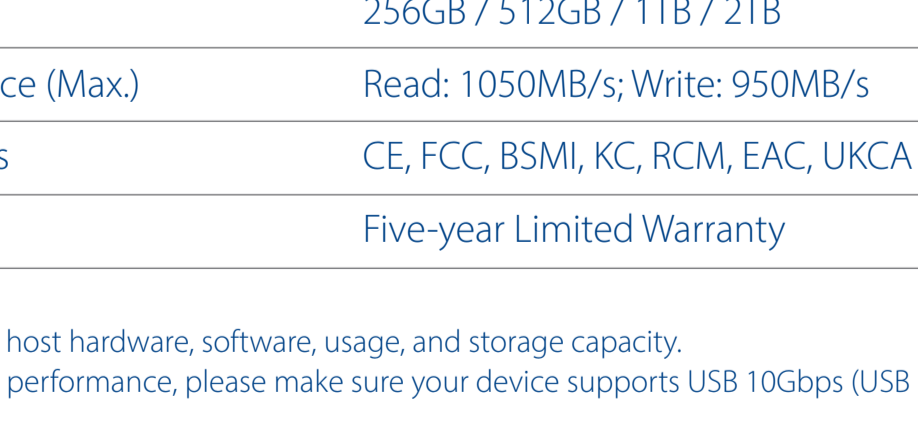

Specifications