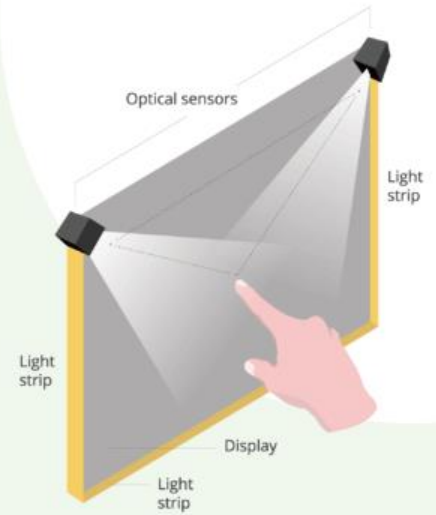

Optical Imaging Touch