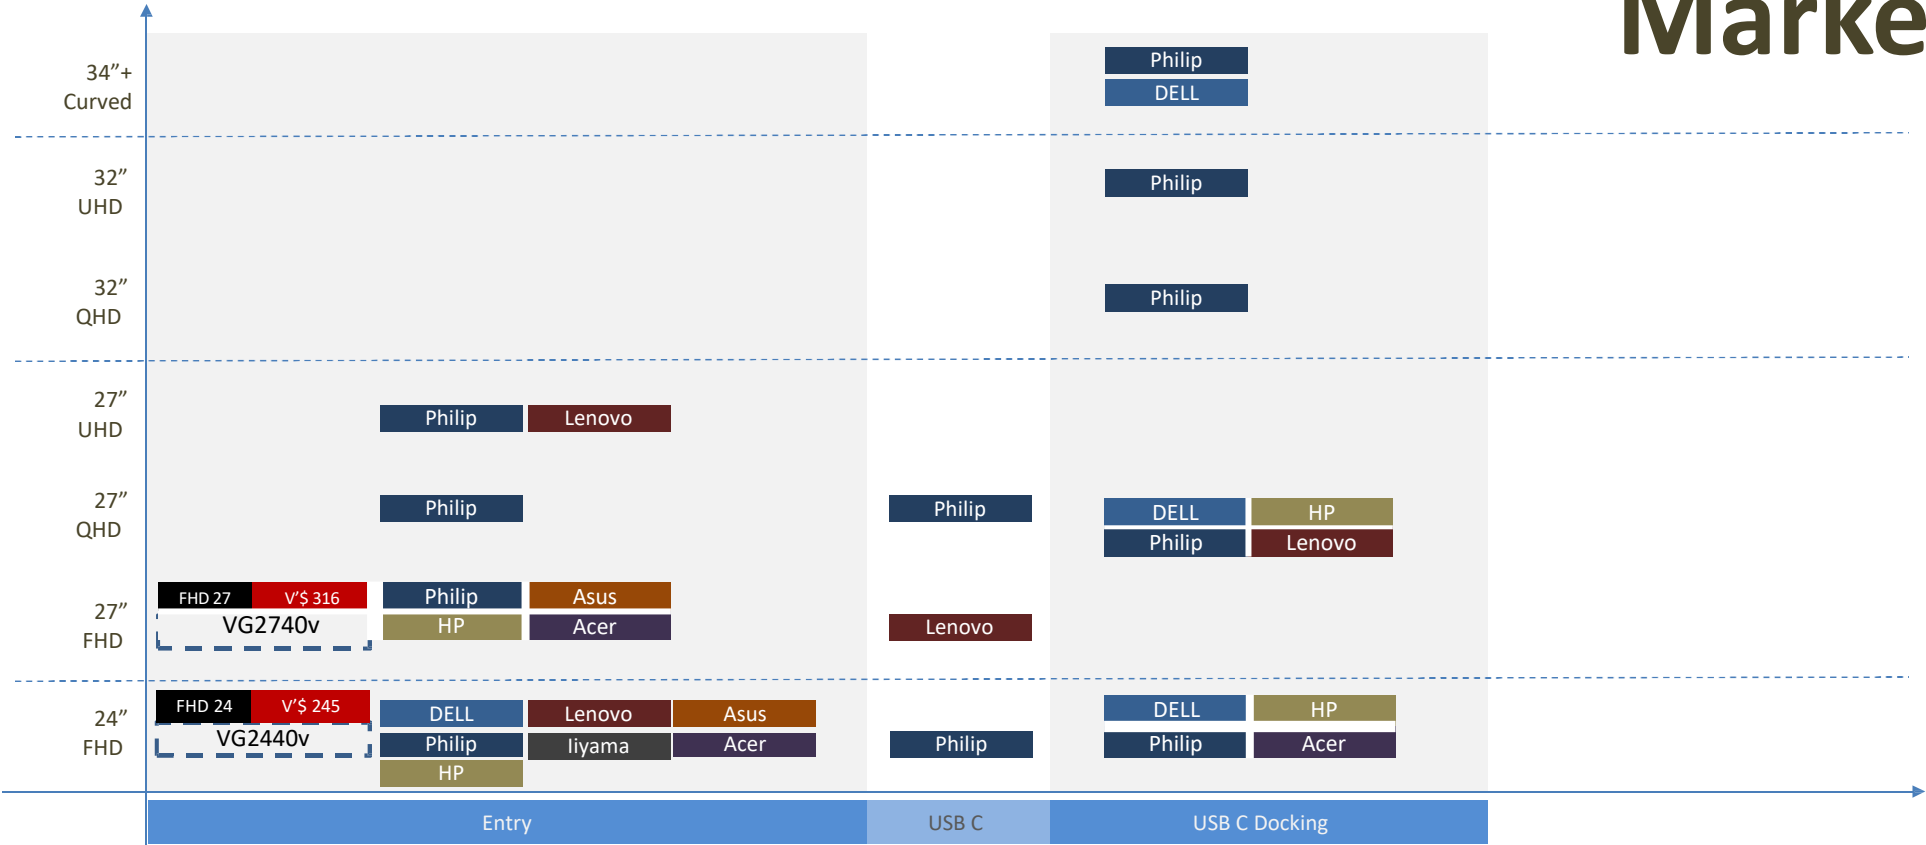

- Document scan
- Headshot

Feature Intro – USB C docking

- One cable solution for easy connection (No need extra USB A-B cable, differ from VG40V)

Feature Intro – Green design easy setup

Webcam Monitor in Market

VC series lined-up

VC Docking

VC Series 2022

34" WQHD Curved

32" QHD

27" QHD / UHD
24" FHD

Mainstream

27" FHD
24" FHD