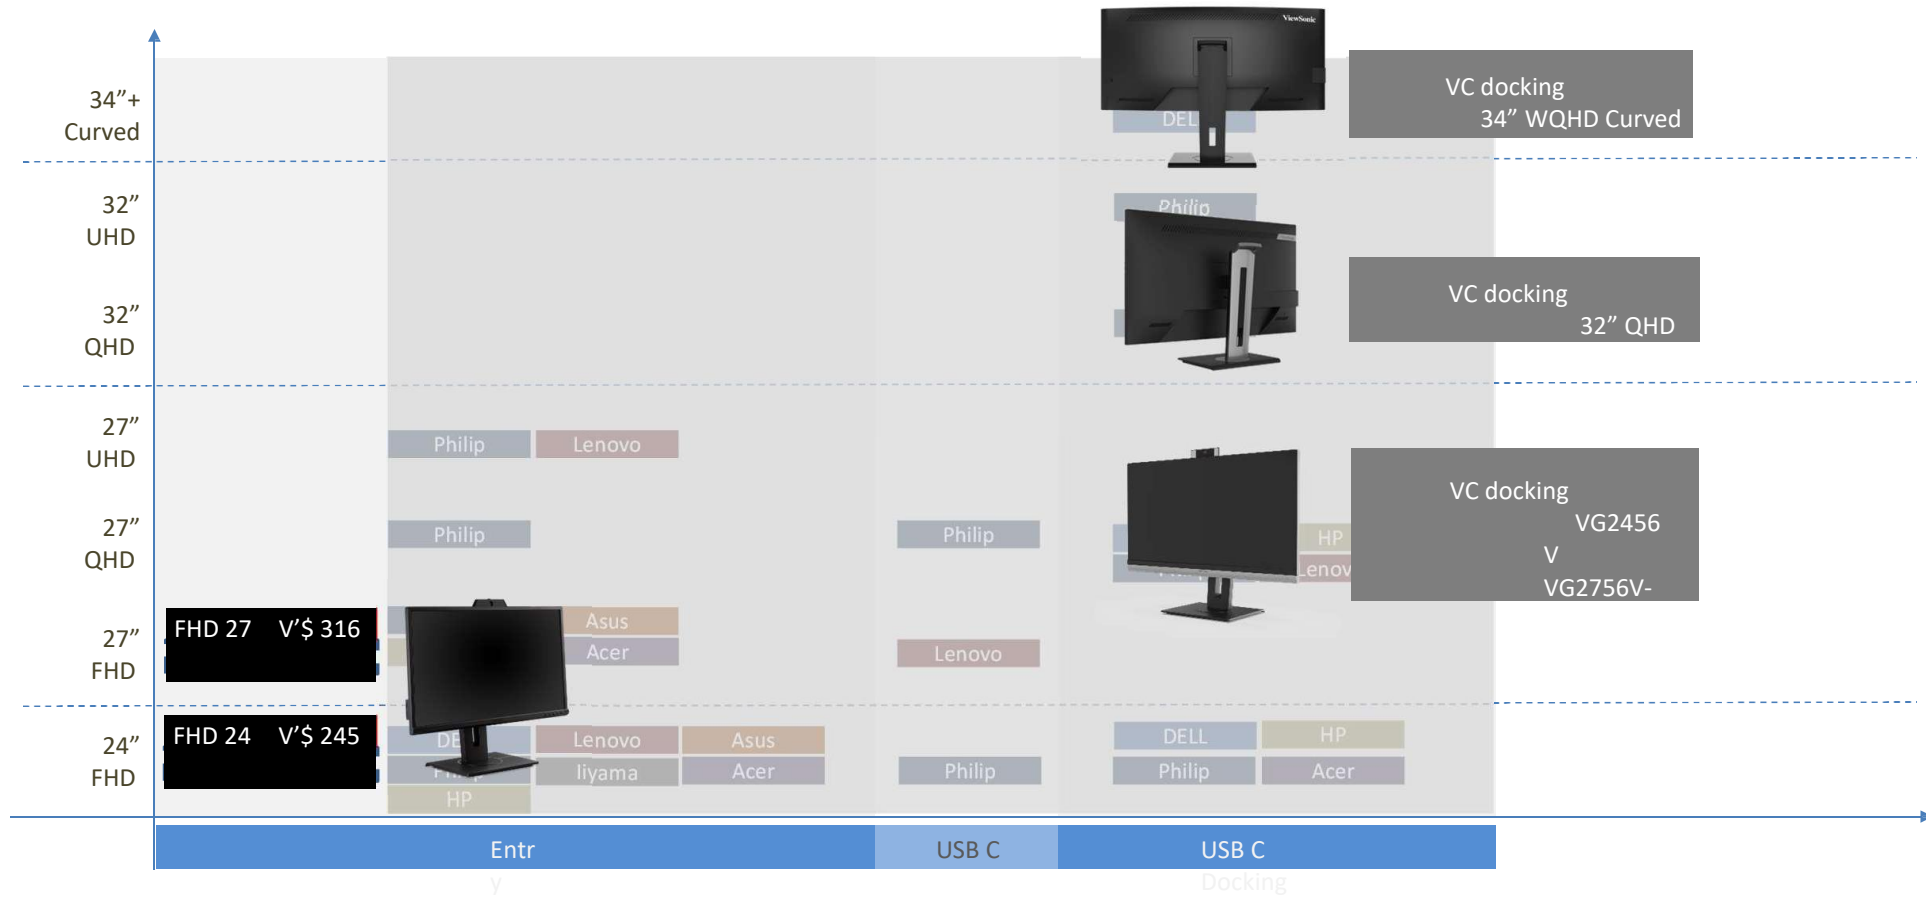

- Document scan
- Headshot

Feature Intro – USB C docking

- One cable solution for easy connection (No need extra USB A-B cable, differ from VG40V)

Feature Intro – Green design easy setup

Webcam Monitor in Market

VC series lined-up

VC Docking

VC Series 2022

34" WQHD Curved

32" QHD

27" QHD / UHD
24" FHD

Mainstream

27" FHD
24" FHD

VG2456V / VG2756V-2K

| Brief Spec | | VG2456V | VG2756V-2K |
|--------------|----------------|--|---------------------|
| Panel | | 23.8" FHD (1920x1080) | 27" QHD (2560x1440) |
| Connectivity | Input | 1H, 1DP, 1USB-C (w/PD 90W), RJ45 | |
| | Audio | Audio out (side) | |
| USB HUB | | USB 3.2 - 1up (rear) + 2down (rear*1, side*1) | |
| Webcam | Lens | FHD, 2MP | QHD, 5MP |
| | LED fill light | 3 step adjustable for brightness/color temperature | |
| Speaker | | 5W *2 front firing (Woven fabric design) | |
| Ergo Stand | Tilt | -5°~ 40° | |
| | Swivel | +/-60° | |
| | Pivot | +/-90° | |
| | Height Adjust | 110mm | |
| | Handle | Yes | |
| Others | Green package | Yes | |