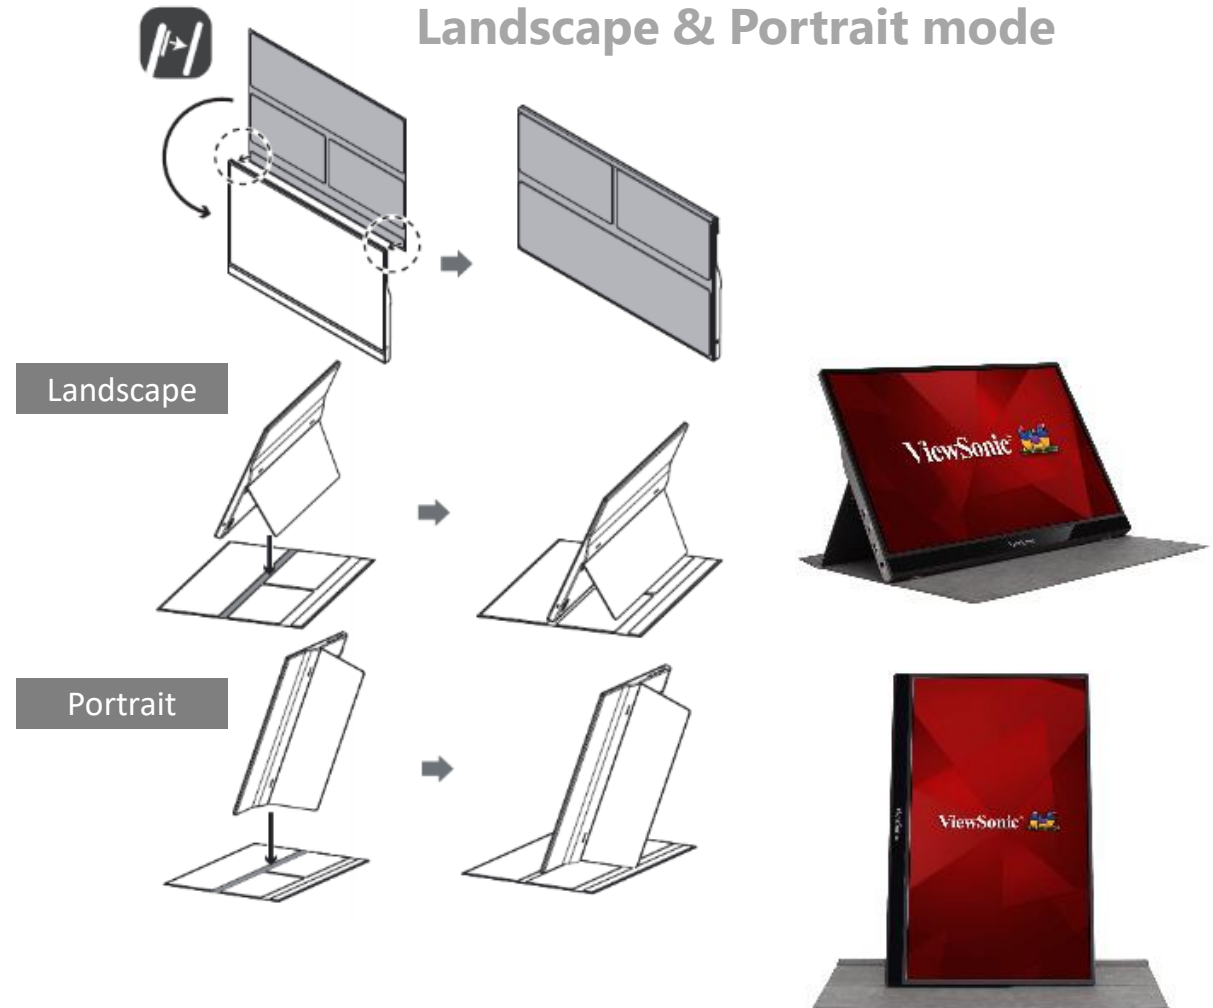

Lightweight and Adjustable Angle