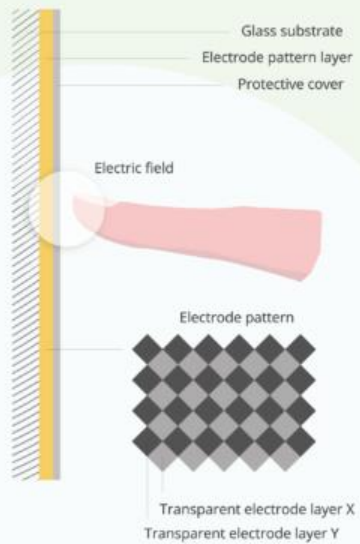

<https://www.viewsonic.com/touch/touch-screen-technology>

Resistive Touch

Optical Imaging Touch

Projected Capacitive Touch

Infrared Touch

| TD series | Technology | Touch Points | Touch Input | Accuracy |
|---|----------------------------|--------------|-----------------------------|-----------|
| TD2210 | Resistive | 1 | Any Input | Okay |
| TD1630-3, TD2265 (TD2230), TD2465 (TD2430), TD2760 | PCT (Projected Capacitive) | Muti-Touch | Finger or conductive Stylus | Excellent |
| TD2220, TD2421 | Optical | Muti-Touch | Any Input | Varies |
| IFP TD2223, TD2423 | IR (infrared) | Muti-Touch | Any Input | Excellent |

IR (Infrared) Touch

10 Point Touch

Vertically and horizontally arranged **LED lights and detectors are in a display frame or the outside of display.**

Infrared detects the touch position when LED lights are blocked.