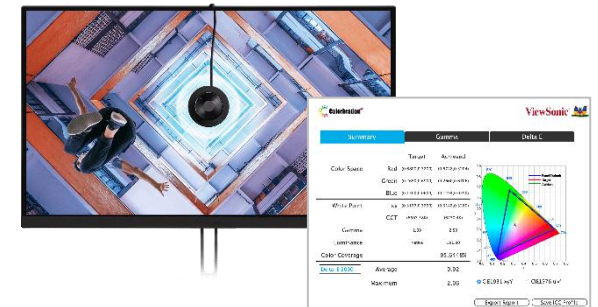

Integration overview

Fingertips to effortless control

ColorPro Integrate

ColorPro Sense

New OSD Control

Color Calibration

ColorPro Sense

A Color Picker with Accuracy