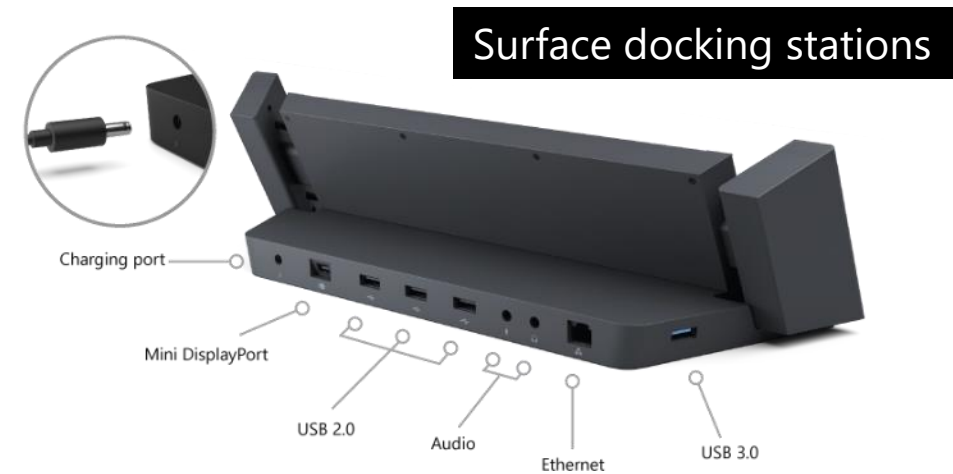

- Metal case with anti-slip cover
- 1.8 Lbs / 0.82 Kg

Entry

VA1655

15.6" Portable Monitor

- Plastic case
- 1.6 Lbs / 0.7 Kg

Portable Product

Work Anywhere

Play Anywhere

More affordable solution

VG Docking Solution

What's Docking Station

- A **docking station** is a hardware device that allows portable computers to connect with other devices **with little or no effort**.
- Required
 - Video/Audio Port
 - Ethernet
 - USB Port
 - Power Supply