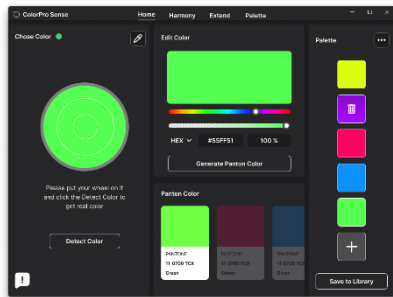

Competitor comparison

Specification

- ColorPro 's Wheel offer Adobe integration
- Only ColorPro work with Pantone on Connect Harmonies system

| Model# | ViewSonic 76 /86 Series | BenQ SW270C / SW271C | ASUS PA27UCX-K | EIZO CS2731 / CS2740 | Dell UP2720Q | EIZO CG2700S / CG2700X |
|-------------------|---|--|--|---|-------------------|---------------------------|
| | Hardware spec | | | | | |
| Type | Accessory | Accessory | Accessory | Accessory | Build in | Build in |
| Resolution | QHD 165Hz / 4K 60Hz | QHD 60Hz / 4K 60Hz | UHD 60Hz | QHD 60Hz / 4K 60Hz | 4K 60Hz | QHD 60Hz / 4K 60Hz |
| Panel | IPS | IPS | IPS (mini-LED) | IPS | IPS | IPS |
| | 3 / 4 Side borderless | 3 Side borderless / Normal | Normal border | Normal border | 3 Side borderless | Normal border |
| New OSD UI | Y | N | N | N | N | N |
| Color Gamut | 95% DCI-P3 (VP76) 100% AdobeRGB (VP86) | 100% AdobeRGB | 100% AdobeRGB | 100% AdobeRGB | 100% AdobeRGB | 100% AdobeRGB |
| Backstage light | Y | N | N | N | N | N |
| | Accessory | | | | | |
| HW Calibration | Y | Y | Y | Y | Y | Y |
| OSD control | Y | Y | N | N | N | N |
| Hard bundle | Y | Y (OSD) / N (Sensor) | Y | N | Y | Y |
| Adobe Integration | Y | N | N | N | N | N |
| | Certification & Award | | | | | |
| IF Award | Y | N | N | N | N | N |
| Price (Amazon.de) | | € 687 / € 1403 (+ € 242 for Sensor) | € 2439 (Amazon.uk) (pirce including Sensor) | € 1039 / € 1449 (+ € 242 for Sensor) | € 1539 | € 2499 / TBC |

Integration overview

Fingertips to effortless control

ColorPro Integrate

ColorPro Sense

New OSD Control

Color Calibration

ColorPro Sense

A Color Picker with Accuracy