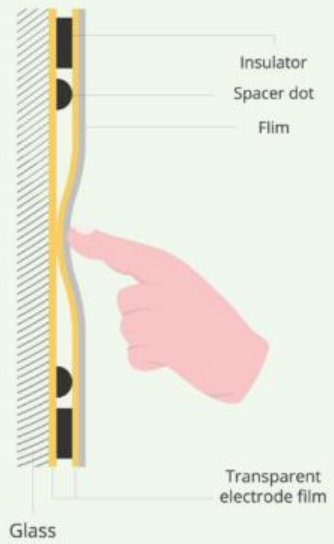

Resistive Touch