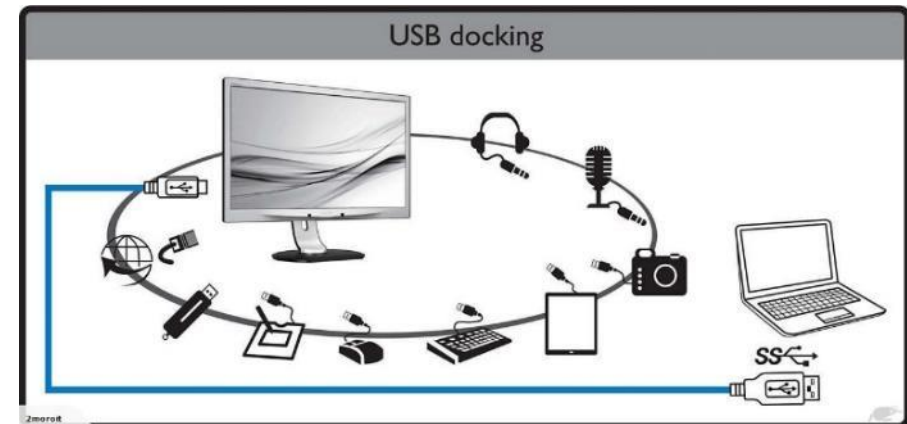

- Metal case with anti-slip cover
- 1.8 Lbs / 0.82 Kg

Entry

VA1655

15.6" Portable Monitor

- Plastic case
- 1.6 Lbs / 0.7 Kg

Portable Product

Work Anywhere

Play Anywhere

More affordable solution

VG Docking Solution

What's Docking Station

- A **docking station** is a hardware device that allows portable computers to connect with other devices **with little or no effort**.
- Required
 - Video/Audio Port
 - Ethernet
 - USB Port
 - Power Supply