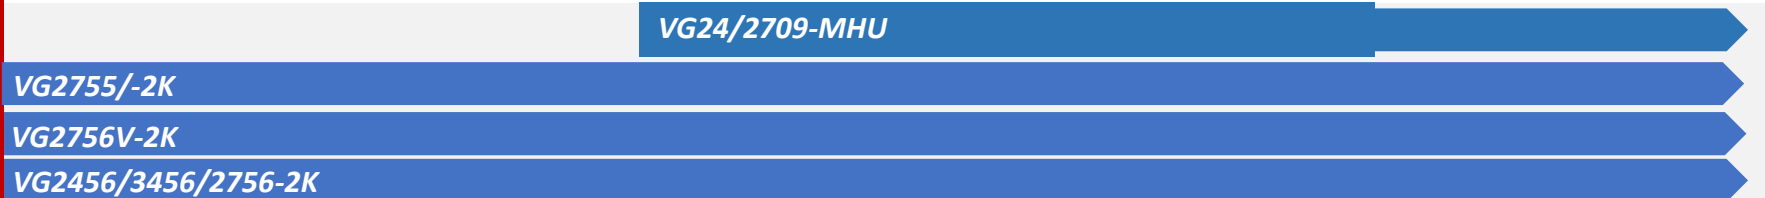

2024 H1

Dec. Jan. Feb. Mar. Apr. May Jun. Jul. Aug. Sep. Oct. Nov. Dec. Jan. Feb.

VP Series
ColorPro

TD Series
Touch monitor

VG Series
WorkPro

VA Series
Mainstream

Portable Series
Portable

Thank You