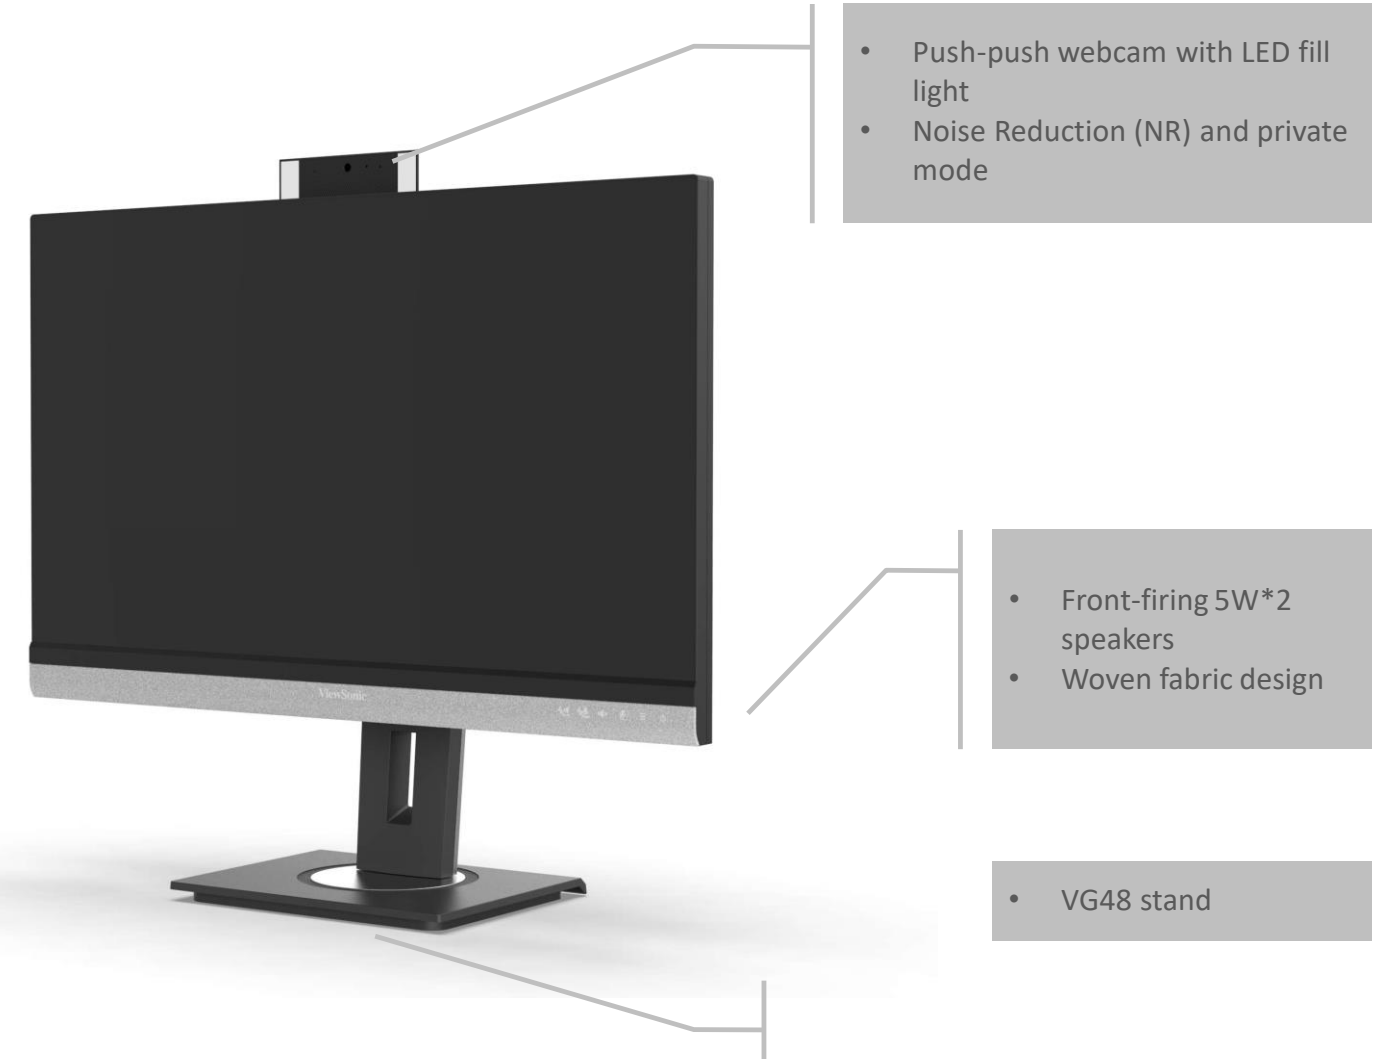

- Document scan
- Headshot

Feature Intro – USB C docking

- One cable solution for easy connection (No need extra USB A-B cable, differ from VG40V)

Feature Intro – Green design easy setup

Webcam Monitor in Market

VC series lined-up

VC Docking

VC Series 2022

34" WQHD Curved

32" QHD

27" QHD / UHD
24" FHD

Mainstream

27" FHD
24" FHD

VG2456V / VG2756V-2K

| Brief Spec | | VG2456V | VG2756V-2K |
|--------------|----------------|--|---------------------|
| Panel | | 23.8" FHD (1920x1080) | 27" QHD (2560x1440) |
| Connectivity | Input | 1H, 1DP, 1USB-C (w/PD 90W), RJ45 | |
| | Audio | Audio out (side) | |
| USB HUB | | USB 3.2 - 1up (rear) + 2down (rear*1, side*1) | |
| Webcam | Lens | FHD, 2MP | QHD, 5MP |
| | LED fill light | 3 step adjustable for brightness/color temperature | |
| Speaker | | 5W *2 front firing (Woven fabric design) | |
| Ergo Stand | Tilt | -5°~ 40° | |
| | Swivel | +/-60° | |
| | Pivot | +/-90° | |
| | Height Adjust | 110mm | |
| | Handle | Yes | |
| Others | Green package | Yes | |

Lightweight and Adjustable Angle

VG Portable Scenario

Business

Switch (mini HDMI)
Power Bank (Type C)

VG
Portable

Gaming

Video

ViewSonic