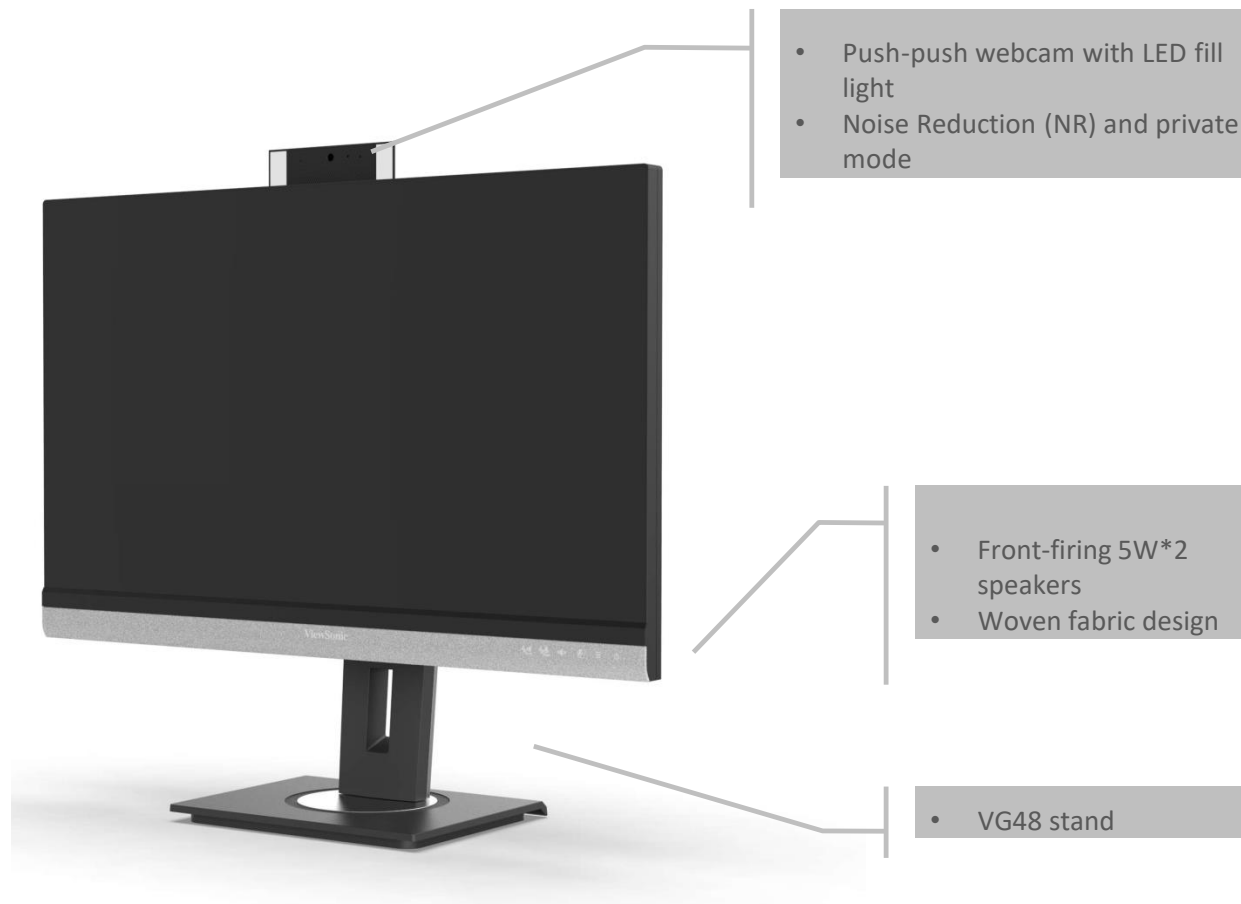

VG2456V / VG2756V-2K

- Push-push webcam with LED fill light
- Noise Reduction (NR) and private mode

- Front-firing 5W*2 speakers
- Woven fabric design

- VG48 stand