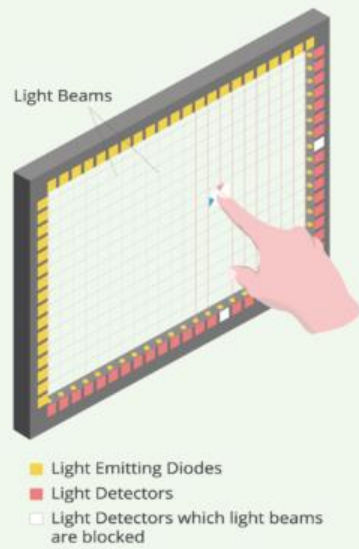

<https://www.viewsonic.com/touch/touch-screen-technology>

Resistive Touch

Optical Imaging Touch

Projected Capacitive Touch

Infrared Touch

| TD series | Technology | Touch Points | Touch Input | Accuracy |
|---|----------------------------|--------------|-----------------------------|-----------|
| TD2210 | Resistive | 1 | Any Input | Okay |
| TD1630-3, TD2265 (TD2230), TD2465 (TD2430), TD2760 | PCT (Projected Capacitive) | Muti-Touch | Finger or conductive Stylus | Excellent |
| TD2220, TD2421 | Optical | Muti-Touch | Any Input | Varies |
| IFP TD2223, TD2423 | IR (infrared) | Muti-Touch | Any Input | Excellent |

IR (Infrared) Touch

10 Point Touch

Vertically and horizontally arranged **LED lights and detectors are in a display frame or the outside of display.**

Infrared detects the touch position when LED lights are blocked.