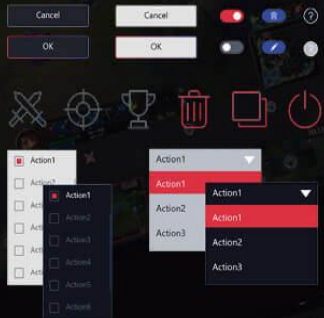

FLEXIBLE USER INTERFACE DESIGN

Intuitive design makes it easy to switch the UI skin, adapting to suit various appearances and user preferences. Or try the dark mode that's easy on the eyes when in dark environments.