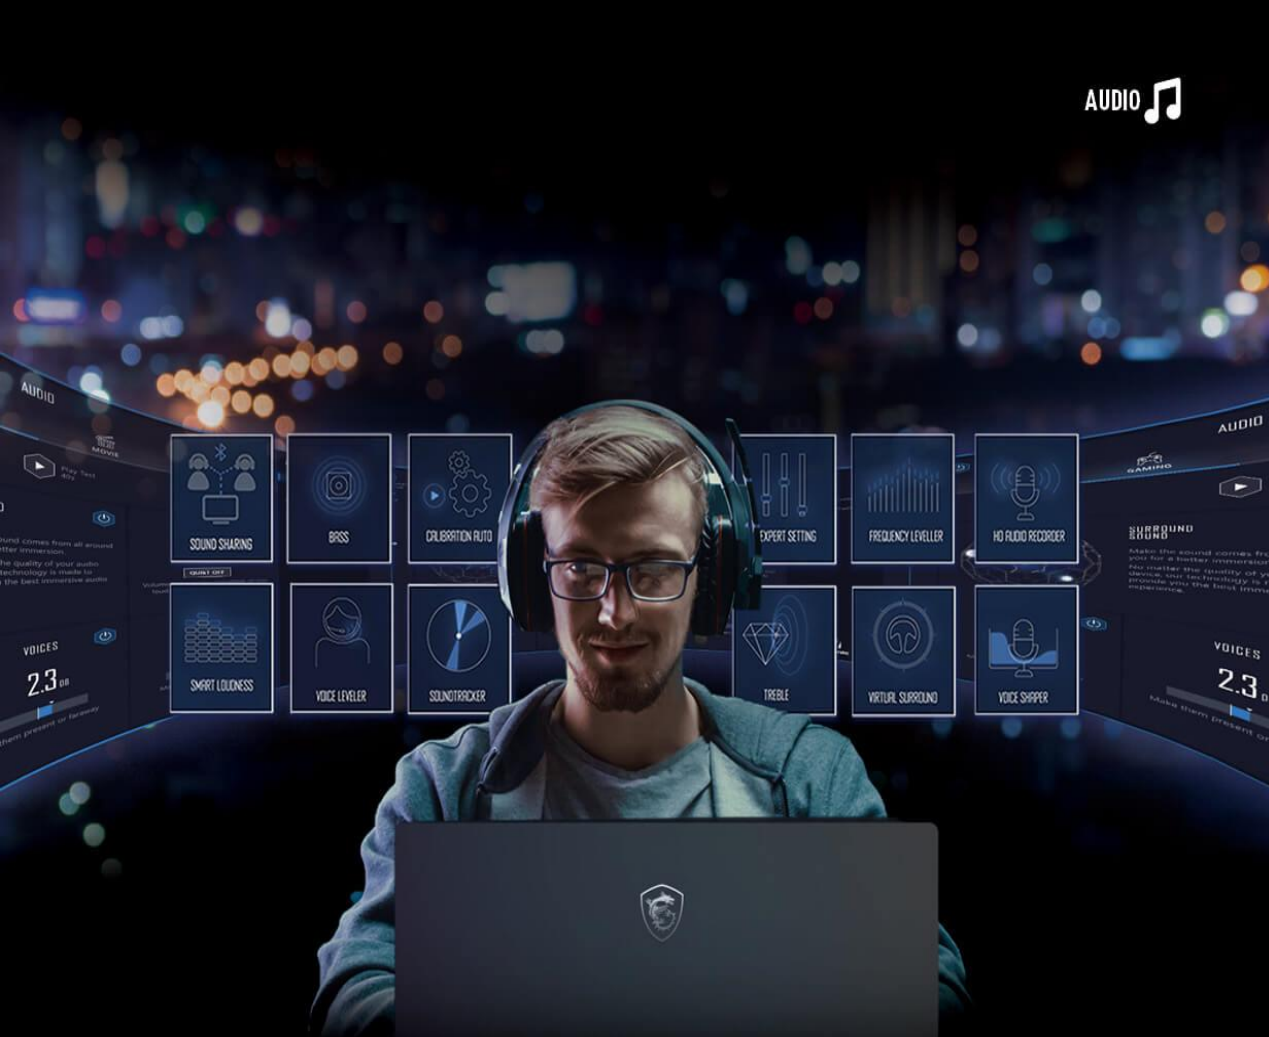

AUDIO

CONTROL

ELEVATE YOUR AUDIO

Experience and listen to audio the way it was intended and share it with Nahimic in-game 3D surround & Sound Sharing via Bluetooth. With brand new Easy Surround, It helps you connect to any of your bluetooth speakers and use it as a surround speaker for more immersive experiences!

MSI App Player

MSI APP PLAYER PLAY MOBILE GAMES AS CONSOLE WITH CONTROLLER

With the latest innovation - Console Mode, gamers can experience console-like to laptop with intuitive UI dedicatedly design for mainstream wireless controllers. It also offers hot key customization for hard core mobile gamer to enhance game win rate.