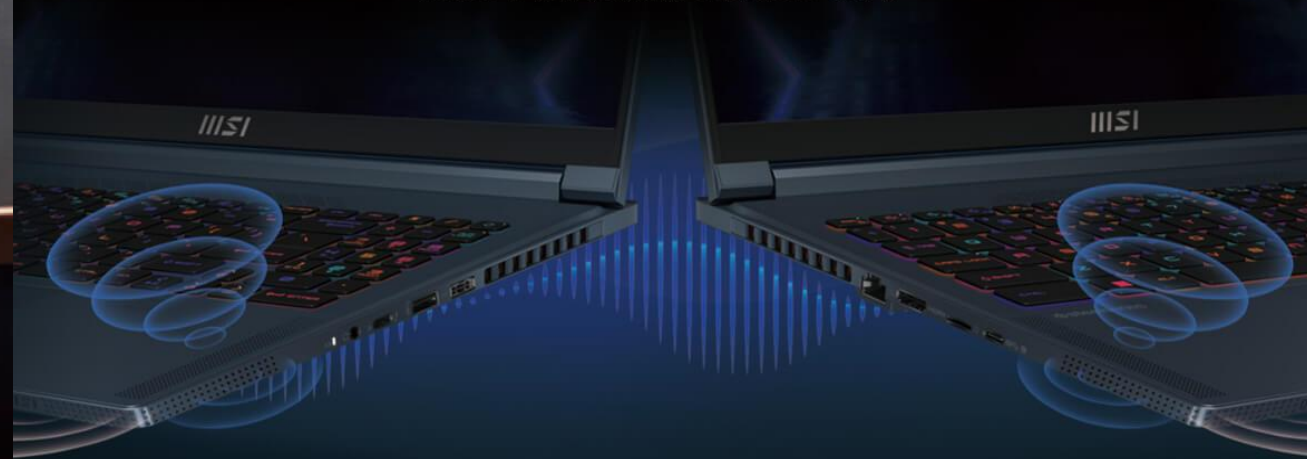

STREAMING

AUDIO

Webcam Shutter

IR FHD CAMERA

MSI leads the market to provide the most crystal clear and sharp 1080p web camera, with IR function to support Windows Hello. Now there is no need to connect an external webcam, just boldly stream your gameplay with the build-in one.

*This specification may vary by model.

6X
Speaker

Sound by
DYNAUDIO

6X SPEAKERS SOUND SYSTEM WITH CRISP TREBLE & POWERFUL BASS

Stealth 16 Studio comes with a 6-speaker design with world-class Dynaudio sound system, featuring two dual force-canceling speakers and two pairs of woofers to hear both high & low notes clearly.

2 Speakers

4 Woofers