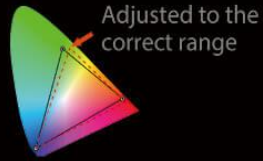

TRUE COLOR THE NEXT-TO-PERFECT COLOR PRESENTATION

MSI True Color Technology sets a new standard in developing a level of accuracy for display technology. Each display undergoes thorough examinations and extensive factory-calibration process, guaranteeing exceptional color fidelity of close to 100% sRGB.

*This specification may vary by model.

Color Visible Range
100% sRGB