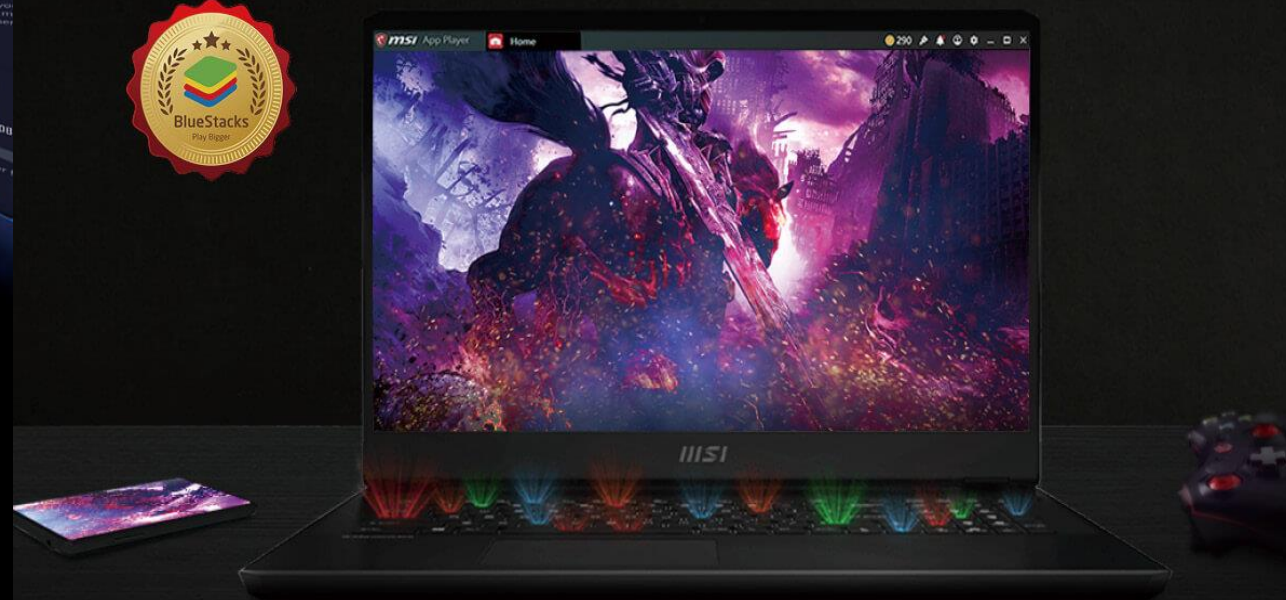

2 Speakers

4 Woofers

AUDIO 

CONTROL 

ELEVATE YOUR AUDIO

Experience and listen to audio the way it was intended and share it with Nahimic in-game 3D surround & Sound Sharing via Bluetooth. With brand new Easy Surround, It helps you connect to any of your bluetooth speakers and use it as a surround speaker for more immersive experiences!

MSI App Player

MSI APP PLAYER PLAY MOBILE GAMES AS CONSOLE WITH CONTROLLER

With the latest innovation - Console Mode, gamers can experience console-like to laptop with intuitive UI dedicatedly design for mainstream wireless controllers. It also offers hot key customization for hard core mobile gamer to enhance game win rate.