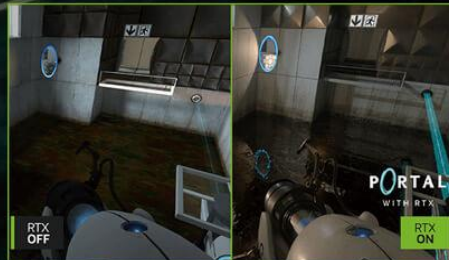

RAY TRACING HYPERREALISTIC. HYPERFAST.

The Ada architecture unleashes the full glory of ray tracing, which simulates how light behaves in the real world. With the power of RTX 40 Series and third-gen RT Cores, you can experience incredibly detailed virtual worlds like never before.