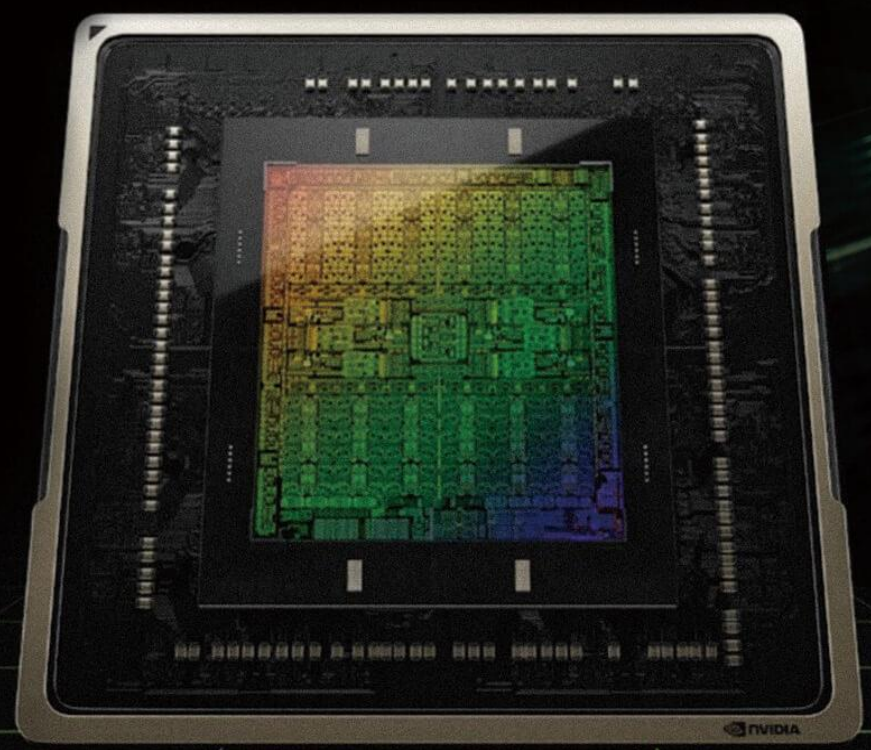

GEFORCE RTX 40 SERIES LAPTOPS BEYOND FAST

NVIDIA® GeForce RTX™ 40 Series Laptop GPUs power the world's fastest laptops for gamers and creators. Built with the ultra-efficient NVIDIA Ada Lovelace architecture, they bring a quantum leap in performance with AI-powered DLSS 3 and enable lifelike virtual worlds with full ray tracing. Plus, the Max-Q suite of technologies optimizes system performance, power, battery life, and acoustics for peak efficiency.