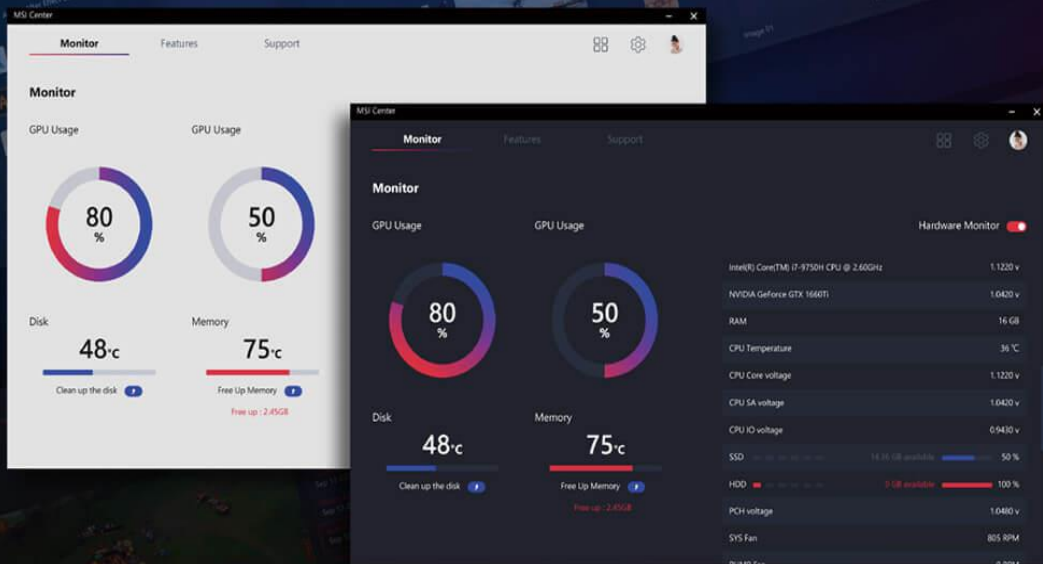

*Lighting effects are only for illustration. Actual effect may vary by software.

MSI CENTER GET ALL THE BUFFS FOR RAIDING

reddot winner 2022

The exclusive MSI Center helps you control and customize your MSI laptop the way you want. This award-winning software is smarter, faster, and more personal. Enjoy monitoring, adjusting, and optimizing in this unified center.

Gamers need to monitor computer status and tweak settings in real-time keeping the game fluent. With this utility, gamers can easily monitor and tweak by pressing WIN+G to activate the on-screen-display interface during the game.