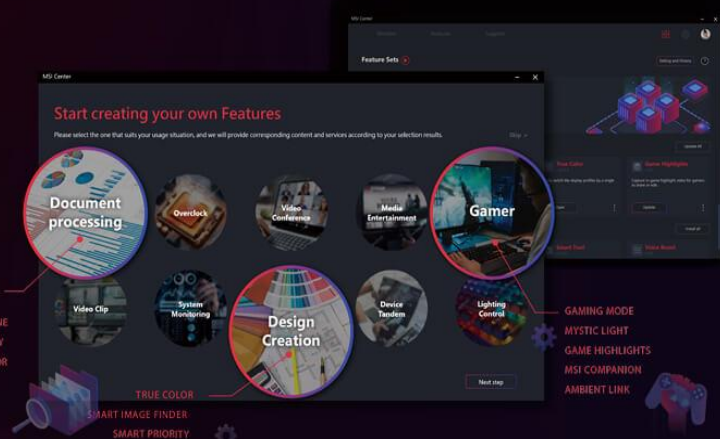

USER-FRIENDLY FEATURES SET

MSI Center integrates many useful utilities, users can choose each feature according to what they need within the modular design interface. Moreover, with MSI recommended system which looks into user scenarios, users can select needed features more easily and exactly.