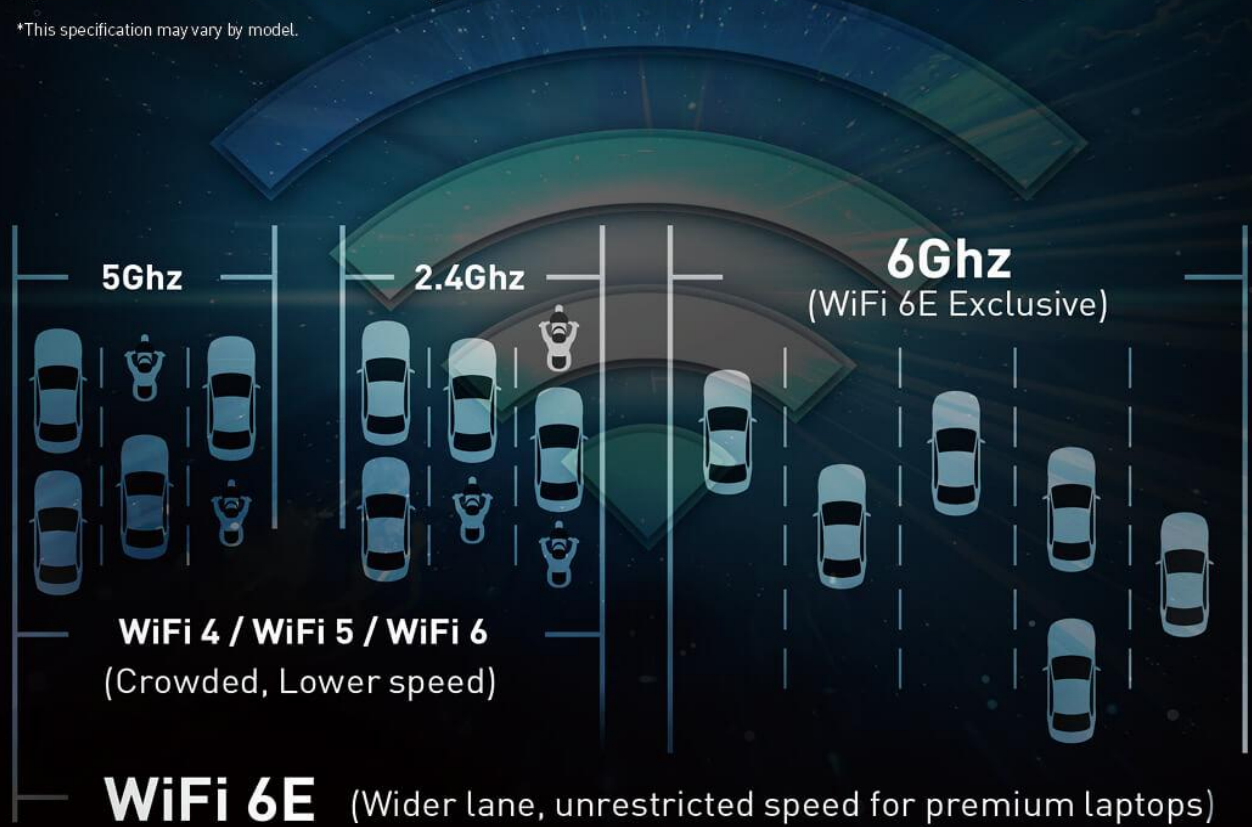

TRUE COLOR THE NEXT-TO-PERFECT COLOR PRESENTATION

MSI True Color Technology sets a new standard in developing a level of accuracy for display technology. Each display undergoes thorough examinations and extensive factory-calibration process, guaranteeing exceptional color fidelity of close to 100% sRGB.

*This specification may vary by model.

Color Visible Range
100% sRGB

Color Accuracy Enhancement

Auto Cloud Sync Color Management ICC Profile

Higher Compatibility for Games

Color Accuracy Calibration

Anti-Blue Mode Night Shift

STREAMING WITH NO INTERFERENCE

The latest Intel Wi-Fi 6E delivers stunning speed while keeps the network smooth and stable, taking advantage of dedicated 6GHz band with no interference. The latest Intel® Killer™ Wi-Fi 6E AX1690 Double Connect Technology optimize the gaming and VR experience by assigning the application to the optimal Wi-Fi band while connecting to Wi-Fi across 2.4GHz and either 5GHz or 6GHz spectrum.

*This specification may vary by model.